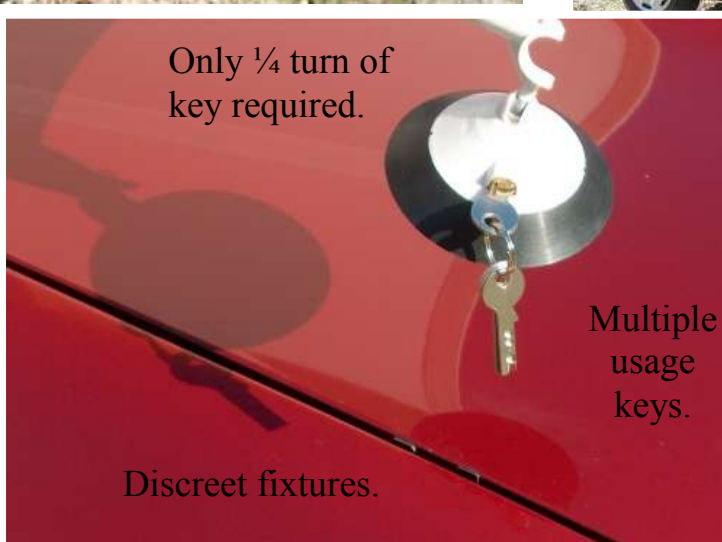

*Put together in less than 2 minutes.
Natural Efficiency Guaranteed.
20°C reduced heat in a car
exposed to the full summer sun.*

6 extremely strong fixture points

Possible access without
disassembling

Multidirectional
pivoting fixtures.

Only ¼ turn of
key required.

Multiple
usage
keys.

Discreet fixtures.

If you wish to actively participate in the international commercial launch of this new product, please contact the following :

Jean-Louis FORTIN
19 bis Cours de la République
83170 TOURVES / France